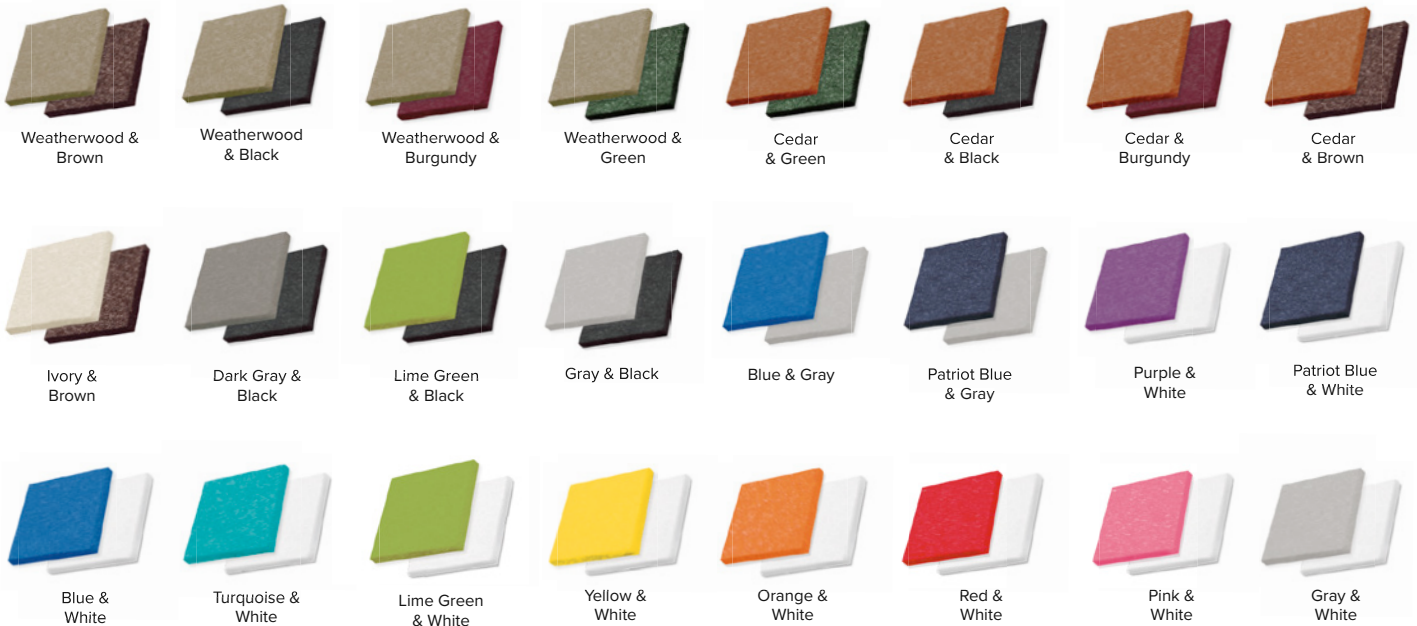

We Ship via. **FedEx**®

POLY COLORS

Leisure Lawns Collection has twenty-two colorful options to choose from. All of our products are available in all colors unless otherwise noted.

STANDARD COLORS		PREMIUM COLORS <i>Premium Colors will incur an upcharge.</i>	
TRADITIONAL	<p>Black Brown Burgundy Green Cedar Weather-wood Dark Gray Gray Ivory White</p>	RUSTIC	<p>Rustic Burgundy Rustic Nutmeg Rustic Gray</p>
	<td rowspan="2">BRIGHT</td> <td> <p>Patriot Blue Blue Turquoise Lime Green Red</p> </td> <td> <p>Yellow Purple Orange Pink</p> </td>		BRIGHT

Colors are representational only and cannot be guaranteed to be exact color matched.

RUSTIC COLORS

with a Smooth Finish

The Rustic Finish combines the look of natural wood with the quality and smoothness of poly. These rustic colors can be combined with any of our other colors for a beautiful two-tone color combination.

Rustic colors will incur an additional upcharge.

TWO-TONE COLORS

Combining just the right colors can create a special piece of furniture and our two-tone color combination possibilities are endless. Whether it's your favorite sport's teams colors or simply the right color combination to match your decor, we can create a masterpiece for you. Choose one of our color combinations or create one that is unique to you!

How to order:

1. Choose a piece of furniture.
2. Choose your seat, arm, & back slats color.
3. Choose your frame color.

Suggested Two-Tone Color Combinations

Pick and choose any color combination. Not limited to the ones shown below.