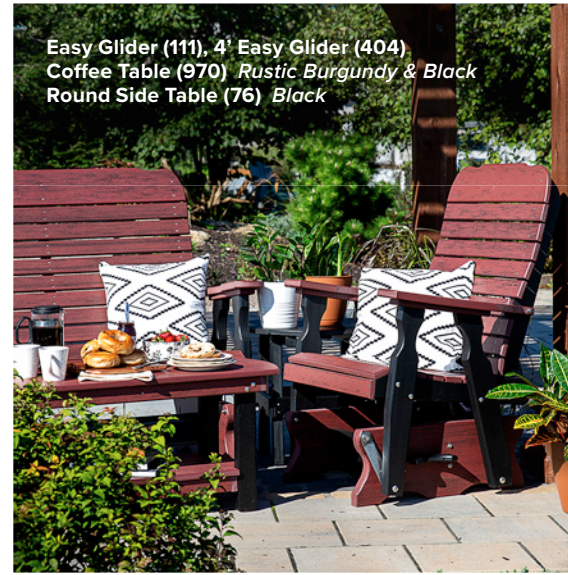

Easy Glider (111), 4' Easy Glider (404)
 Coffee Table (970) Rustic Burgundy & Black
 Round Side Table (76) Black

4' Easy Glider (404), Easy Glider (111)
 Cedar & Black
 Conversation Table (69) Cedar

With its curved seat and contoured back, the Easy Chair is a relaxing experience. Not only does this chair come in extra wide, it is also a great chair for a taller person.