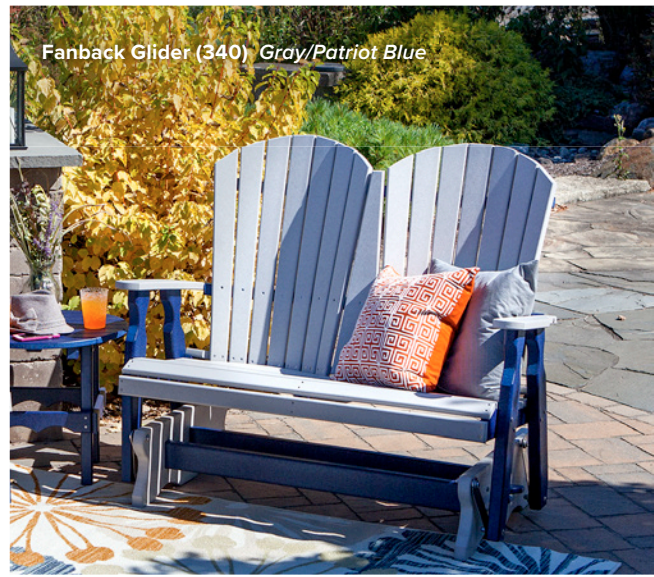

Fanback Glider (340) Gray/Patriot Blue

Fanback Glider (114) Gray/Patriot Blue

Drawing from our popular Fanback chair, the Fanback swing and glider feature a gently curved back and less sloped seat than the Adirondack. This makes them easier to get in and out of, making it the ideal lounge furniture for your porch, patio or deck.