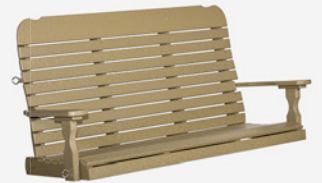

EASY CHAIR

4' Easy Glider (404)
28"D x 51"W x 45"H
Seat Size: 19"D x 46"W x 18"H

5' Easy Glider (504)
28"D x 64"W x 45"H
Seat Size: 19"D x 58"W x 18"H

4' Easy Swing (414)
28"D x 51"W x 35"H
Seat Size: 19"D x 46"W x 18"H