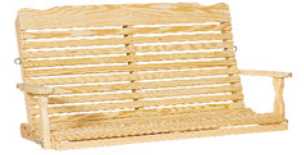

5' SWINGS

5' Curve Back Swing (516)
30"D x 63"W x 28"H
Seat Size: 18"D x 56"W