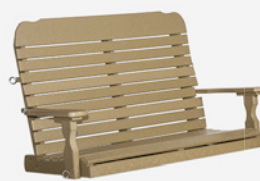

5' West Chester Bench (520)
30"D x 63"W x 36"H
Seat Size: 18"D x 58"W x 18"H

Child's Swing (30)
20"D x 23"W x 18"H
Seat Size: 12"D x 17"W

ENGLISH GARDEN

English Garden Bench (940)
26"D x 46"W x 41"H
Seat Size: 17"D x 40"W x 18"H

EASY CHAIR

4' Easy Glider (404)
28"D x 51"W x 45"H
Seat Size: 19"D x 46"W x 18"H

5' Easy Glider (504)
28"D x 64"W x 45"H
Seat Size: 19"D x 58"W x 18"H

4' Easy Swing (414)
28"D x 51"W x 35"H
Seat Size: 19"D x 46"W x 18"H